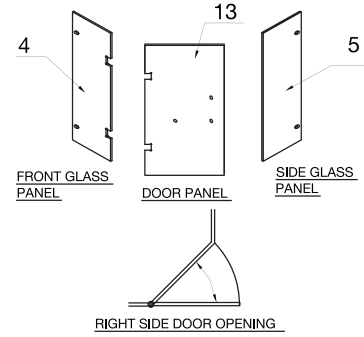

**Color swatches intended for reference only.

VIGO Piedmont Frameless Neo-Angle Shower Enclosure VG06062

MEASUREMENTS

Model / Modelo / Modèle	Overall Dimensions / Dimensiones totales / Dimensions hors tout	C Walk-in Opening / Apertura sin cita previa / Ouverture sans rendez-vous
VG6062XXXX36	34 1/8" L x 34 1/8" W x 73 3/8" H	25"
VG6062XXXX38	36 1/8" L x 36 1/8" W x 73 3/8" H	25"
VG6062XXXX40	38 1/8" L x 38 1/8" W x 73 3/8" H	25"