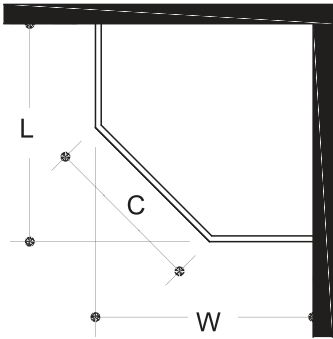

VIGO Piedmont Frameless Neo-Angle Shower Enclosure
VG06062

PRODUCT FEATURES

- MagnaLock™ Technology ensures door stays closed to prevent leaks
- Hinged door swings outward for walk-in shower entry
- Frameless neo-angle shower enclosure with 135° corners
- Left or right-side opening provides versatility for various bathroom floorplans
- All VIGO shower enclosures are backed by a Limited Lifetime Warranty

**Color swatches intended for reference only.

VIGO Piedmont Frameless Neo-Angle Shower Enclosure VG06062

MEASUREMENTS

Model / Modelo / Modèle	Overall Dimensions / Dimensiones totales / Dimensions hors tout	C Walk-in Opening / Apertura sin cita previa / Ouverture sans rendez-vous
VG6062XXXX36	34 1/8" L x 34 1/8" W x 73 3/8" H	25"
VG6062XXXX38	36 1/8" L x 36 1/8" W x 73 3/8" H	25"
VG6062XXXX40	38 1/8" L x 38 1/8" W x 73 3/8" H	25"

LEFT INSTALLATION

RIGHT INSTALLATION