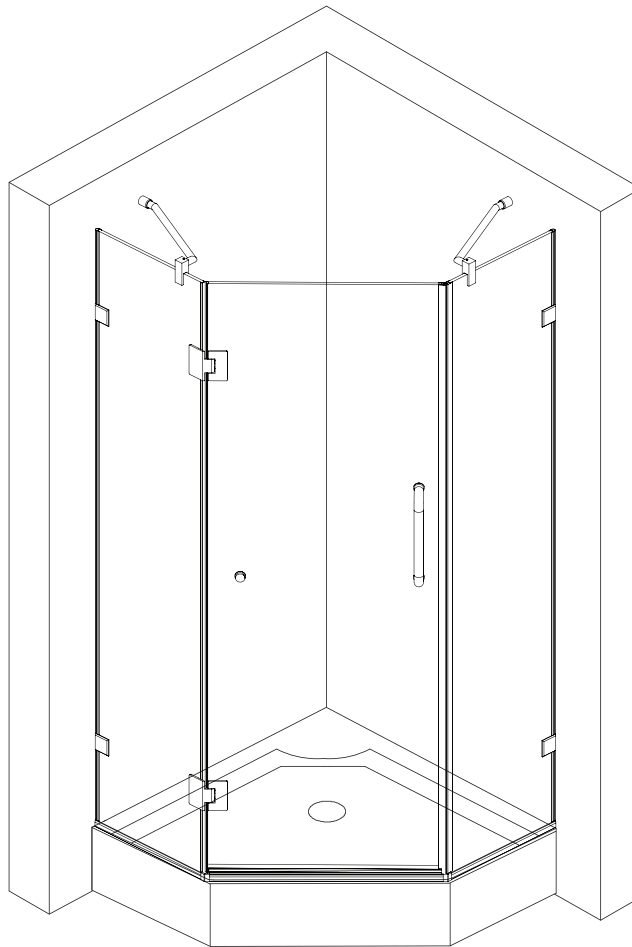

VIGO Piedmont Frameless Neo-Angle Shower Enclosure
VG06062

PRODUCT FEATURES

- MagnaLock™ Technology ensures door stays closed to prevent leaks
- Hinged door swings outward for walk-in shower entry
- Frameless neo-angle shower enclosure with 135° corners
- Left or right-side opening provides versatility for various bathroom floorplans
- All VIGO shower enclosures are backed by a Limited Lifetime Warranty

**Color swatches intended for reference only.

VIGO Piedmont Frameless Neo-Angle Shower Enclosure VG06062

MEASUREMENTS

Model / Modelo / Modèle	Overall Dimensions / Dimensiones totales / Dimensions hors tout	C Walk-in Opening / Apertura sin cita previa / Ouverture sans rendez-vous
VG6062XXXX36	34 1/8" L x 34 1/8" W x 73 3/8" H	25"
VG6062XXXX38	36 1/8" L x 36 1/8" W x 73 3/8" H	25"
VG6062XXXX40	38 1/8" L x 38 1/8" W x 73 3/8" H	25"