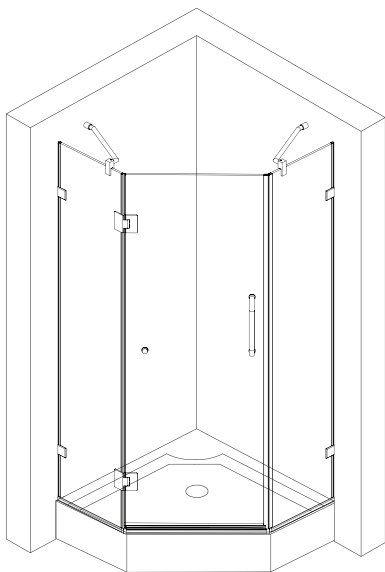

VIGO Piedmont Frameless Neo-Angle Shower Enclosure
VG06062

PRODUCT FEATURES

- MagnaLock™ Technology ensures door stays closed to prevent leaks
- Hinged door swings outward for walk-in shower entry
- Frameless neo-angle shower enclosure with 135° corners
- Left or right-side opening provides versatility for various bathroom floorplans
- All VIGO shower enclosures are backed by a Limited Lifetime Warranty

**Color swatches intended for reference only.

VIGO Piedmont Frameless Neo-Angle Shower Enclosure VG06062

MEASUREMENTS

Model / Modelo / Modèle	Overall Dimensions / Dimensiones totales / Dimensions hors tout	C Walk-in Opening / Apertura sin cita previa / Ouverture sans rendez-vous
VG6062XXXX36	34 1/8" L x 34 1/8" W x 73 3/8" H	25"
VG6062XXXX38	36 1/8" L x 36 1/8" W x 73 3/8" H	25"
VG6062XXXX40	38 1/8" L x 38 1/8" W x 73 3/8" H	25"