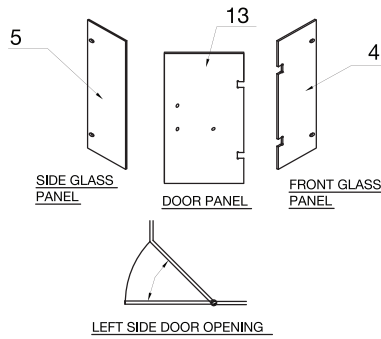

VIGO Piedmont Frameless Neo-Angle Shower Enclosure
VG06062

PRODUCT FEATURES

- MagnaLock™ Technology ensures door stays closed to prevent leaks
- Hinged door swings outward for walk-in shower entry
- Frameless neo-angle shower enclosure with 135° corners
- Left or right-side opening provides versatility for various bathroom floorplans
- All VIGO shower enclosures are backed by a Limited Lifetime Warranty

**Color swatches intended for reference only.

VIGO Piedmont Frameless Neo-Angle Shower Enclosure VG06062

MEASUREMENTS

Model / Modelo / Modèle	Overall Dimensions / Dimensiones totales / Dimensions hors tout	C Walk-in Opening / Apertura sin cita previa / Ouverture sans rendez-vous
VG6062XXXX36	34 1/8" L x 34 1/8" W x 73 3/8" H	25"
VG6062XXXX38	36 1/8" L x 36 1/8" W x 73 3/8" H	25"
VG6062XXXX40	38 1/8" L x 38 1/8" W x 73 3/8" H	25"