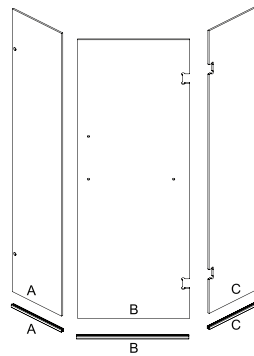

**Color swatches intended for reference only.

VIGO Piedmont Frameless Neo-Angle Shower Enclosure VG06062

MEASUREMENTS

Model / Modelo / Modèle	Overall Dimensions / Dimensiones totales / Dimensions hors tout	C Walk-in Opening / Apertura sin cita previa / Ouverture sans rendez-vous
VG6062XXXX36	34 1/8" L x 34 1/8" W x 73 3/8" H	25"
VG6062XXXX38	36 1/8" L x 36 1/8" W x 73 3/8" H	25"
VG6062XXXX40	38 1/8" L x 38 1/8" W x 73 3/8" H	25"

LEFT INSTALLATION

RIGHT INSTALLATION