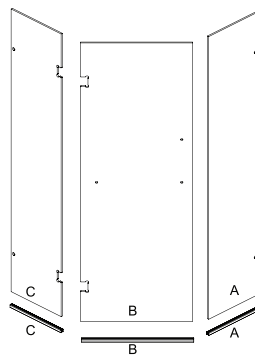

VIGO Piedmont Frameless Neo-Angle Shower Enclosure
VG06062

PRODUCT FEATURES

- MagnaLock™ Technology ensures door stays closed to prevent leaks
- Hinged door swings outward for walk-in shower entry
- Frameless neo-angle shower enclosure with 135° corners
- Left or right-side opening provides versatility for various bathroom floorplans
- All VIGO shower enclosures are backed by a Limited Lifetime Warranty

**Color swatches intended for reference only.

VIGO Piedmont Frameless Neo-Angle Shower Enclosure VG06062

MEASUREMENTS

Model / Modelo / Modèle	Overall Dimensions / Dimensiones totales / Dimensions hors tout	C Walk-in Opening / Apertura sin cita previa / Ouverture sans rendez-vous
VG6062XXXX36	34 1/8" L x 34 1/8" W x 73 3/8" H	25"
VG6062XXXX38	36 1/8" L x 36 1/8" W x 73 3/8" H	25"
VG6062XXXX40	38 1/8" L x 38 1/8" W x 73 3/8" H	25"